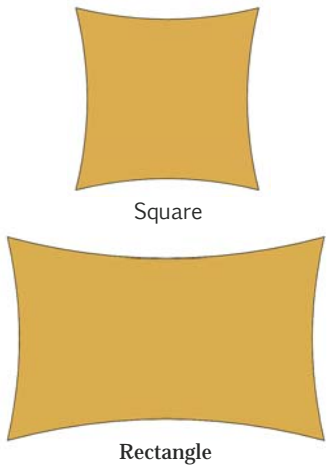

# POOL & PATIO SHADE

- ☼ Sunguard Shade Cloth® blocks up to 96% of UV radiation
- ☼ Breathable cloth *reduces* temperature up to 20°
- ☼ Overlap and interconnect shapes and sizes

Shape	Size	Price
Square	10' x 10'	\$294
Rectangle	10' x 15'	\$365
Rectangle	10' x 20'	\$440
Equilateral Triangle	10' x 10' x 10'	\$265
Equilateral Triangle	20' x 20' x 20'	\$630
Right Triangle	10' x 10' x 14'	\$280
Right Triangle	20' x 20' x 29'	\$710

Actual size may vary depending on tensioning Shipping and tax not included

Custom shapes, sizes and colors available starting at \$4.15 per square foot!

**DESERT SAND**

80% Shade  
92% UV Block

**TERRA COTTA**