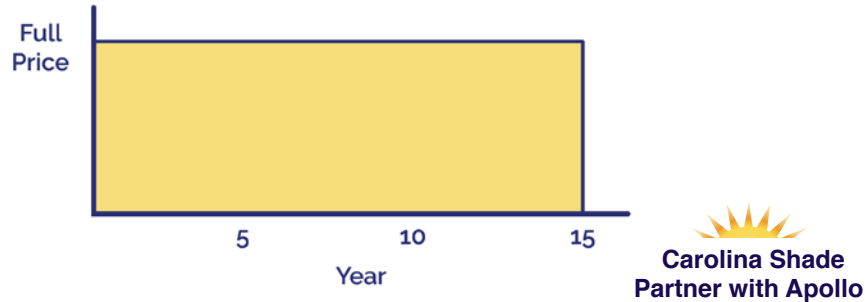

Warranty

Non-Prorated Fabric Warranty

Full warranty on fabric for 15 years