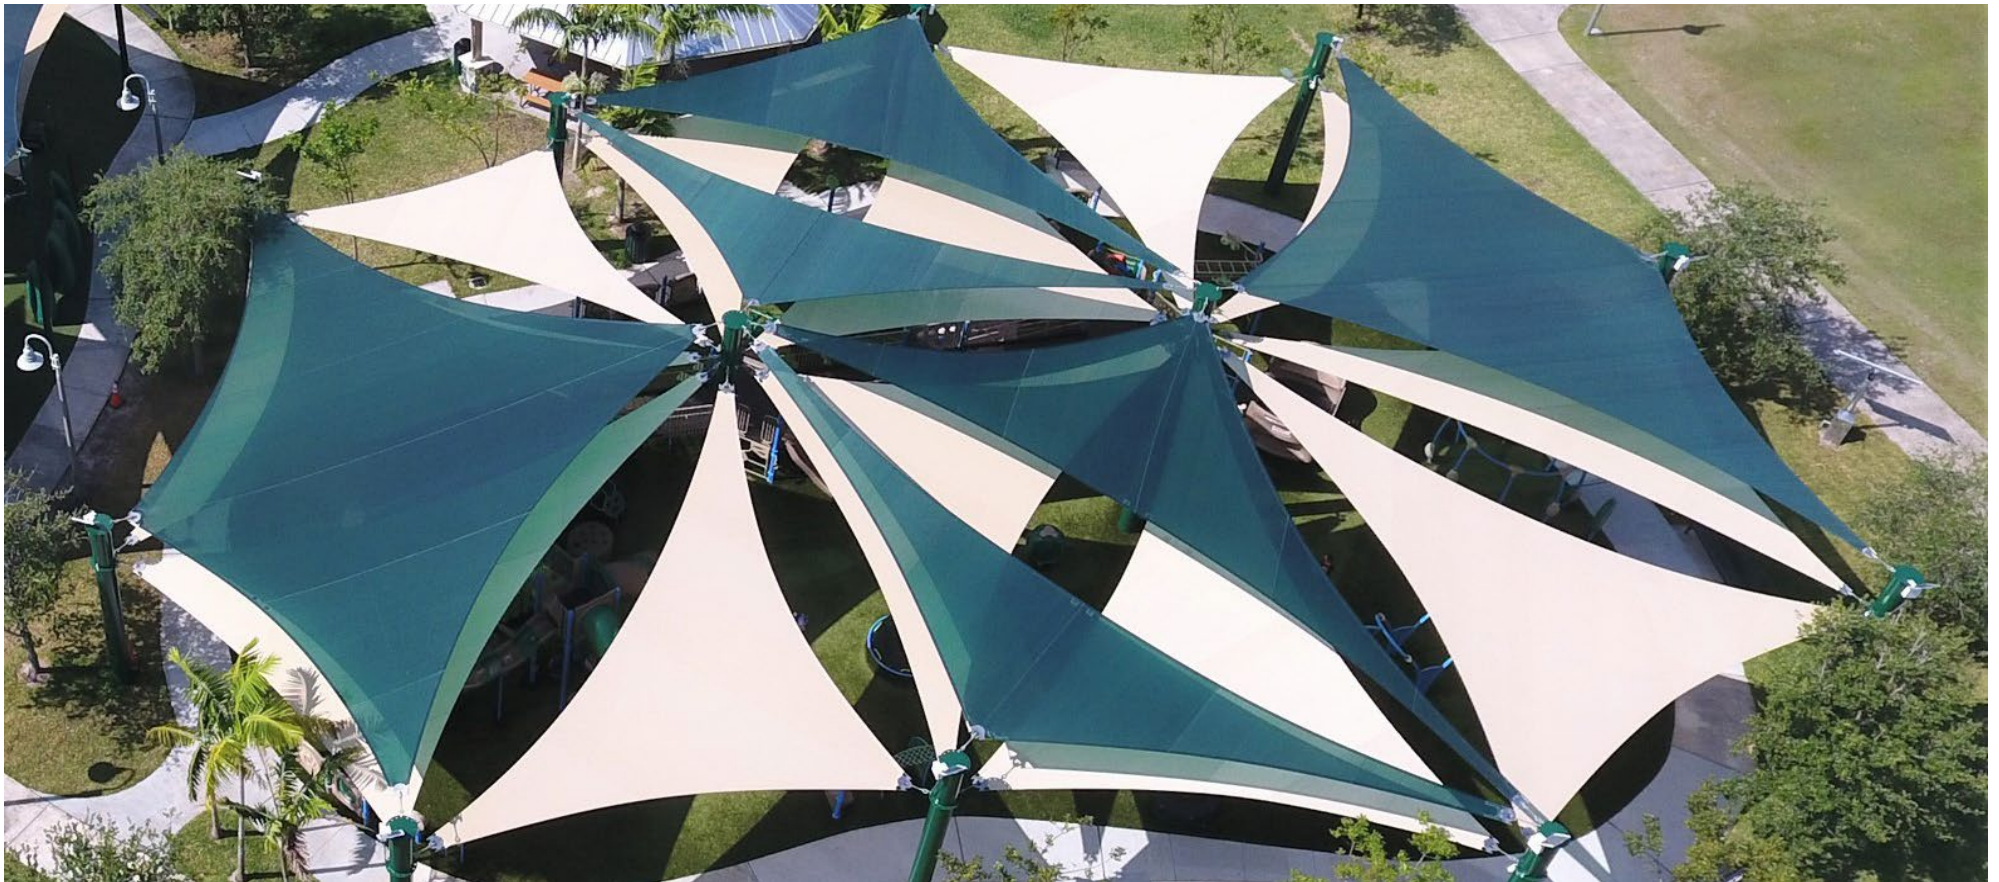

The Carolina Shade Sails Difference

Comparing ***superior engineering & design*** by Apollo with inferior engineering & design by low cost manufacturers

Carolina Shade Sails