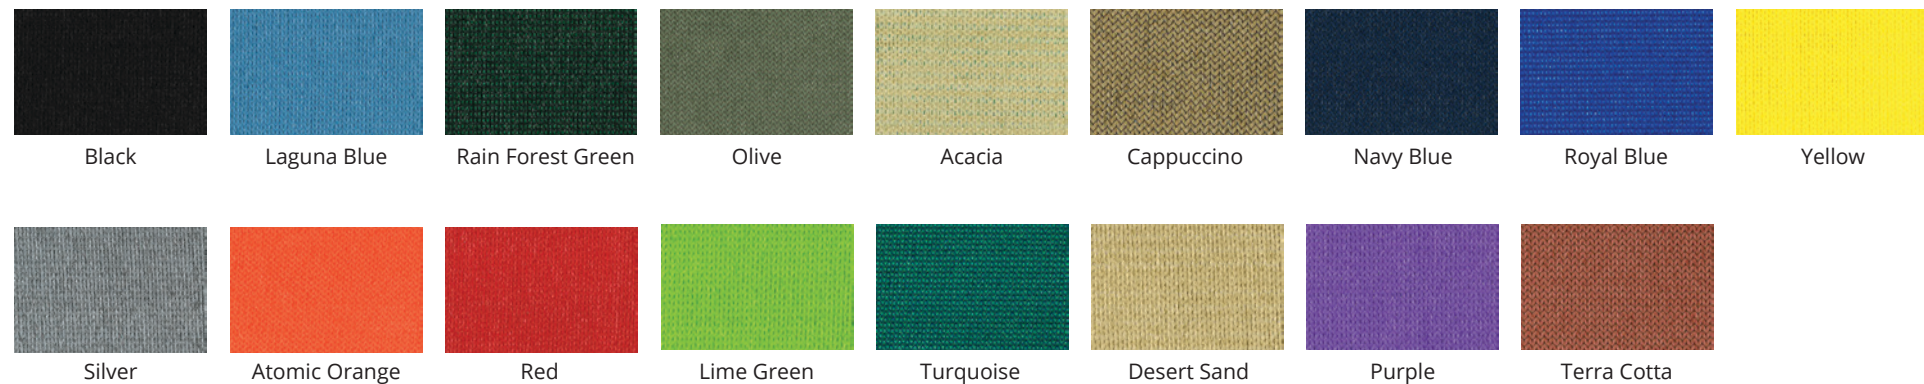

## Sunguard Shade Cloth – eXtreme

NOTE: ALL COLORS SUBJECT TO AVAILABILITY

## Dual Shade

NOTE: THERE IS AN UPCHARGE FOR DUAL SHADE FABRIC

## Powder Coated Steel Colors

NOTE: WE'RE ABLE TO MAKE ANY CUSTOM POWDER COAT COLOR PROVIDED BY A RAL COLOR OR PANTONE CODE.