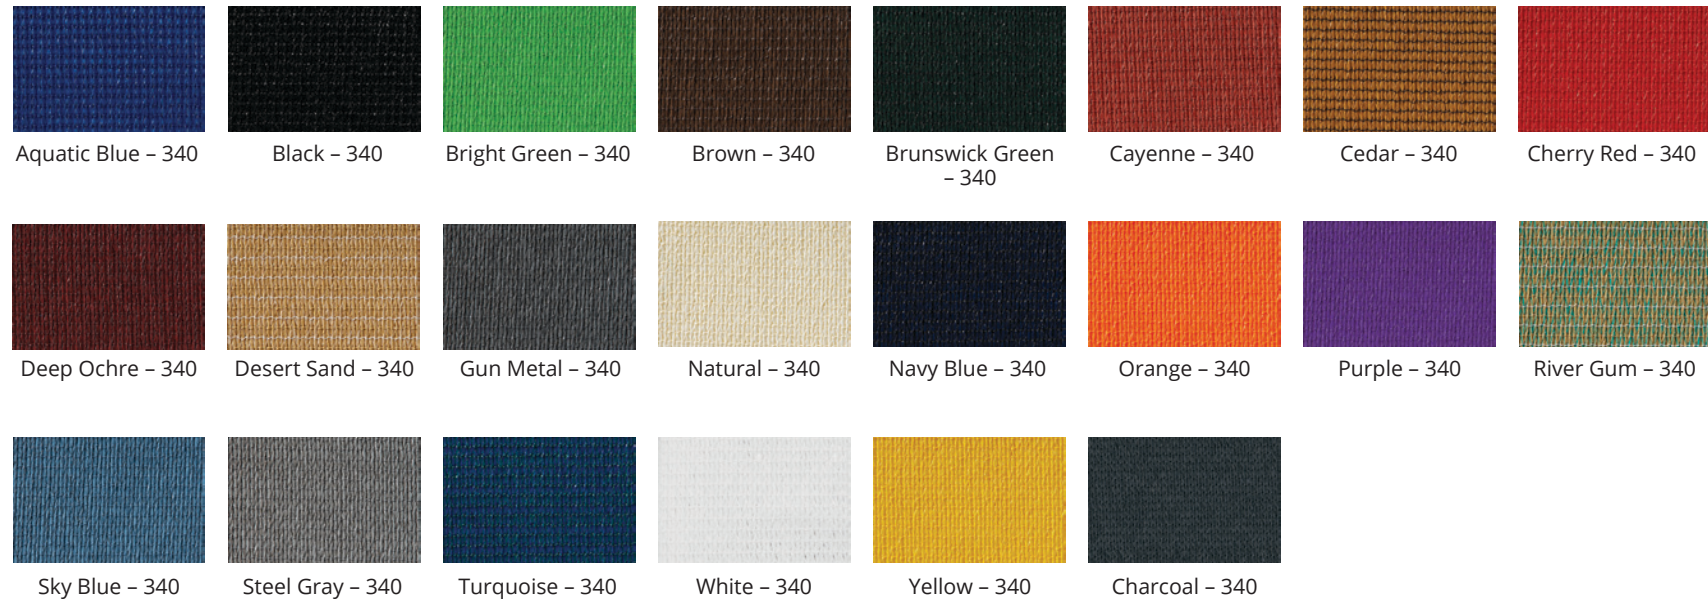

# Sunguard Shade Cloth

## Sunguard Shade Cloth – eXtreme

NOTE: ALL COLORS SUBJECT TO AVAILABILITY

## Dual Shade

NOTE: THERE IS AN UPCHARGE FOR DUAL SHADE FABRIC

## Powder Coated Steel Colors

NOTE: WE'RE ABLE TO MAKE ANY CUSTOM POWDER COAT COLOR PROVIDED BY A RAL COLOR OR PANTONE CODE.